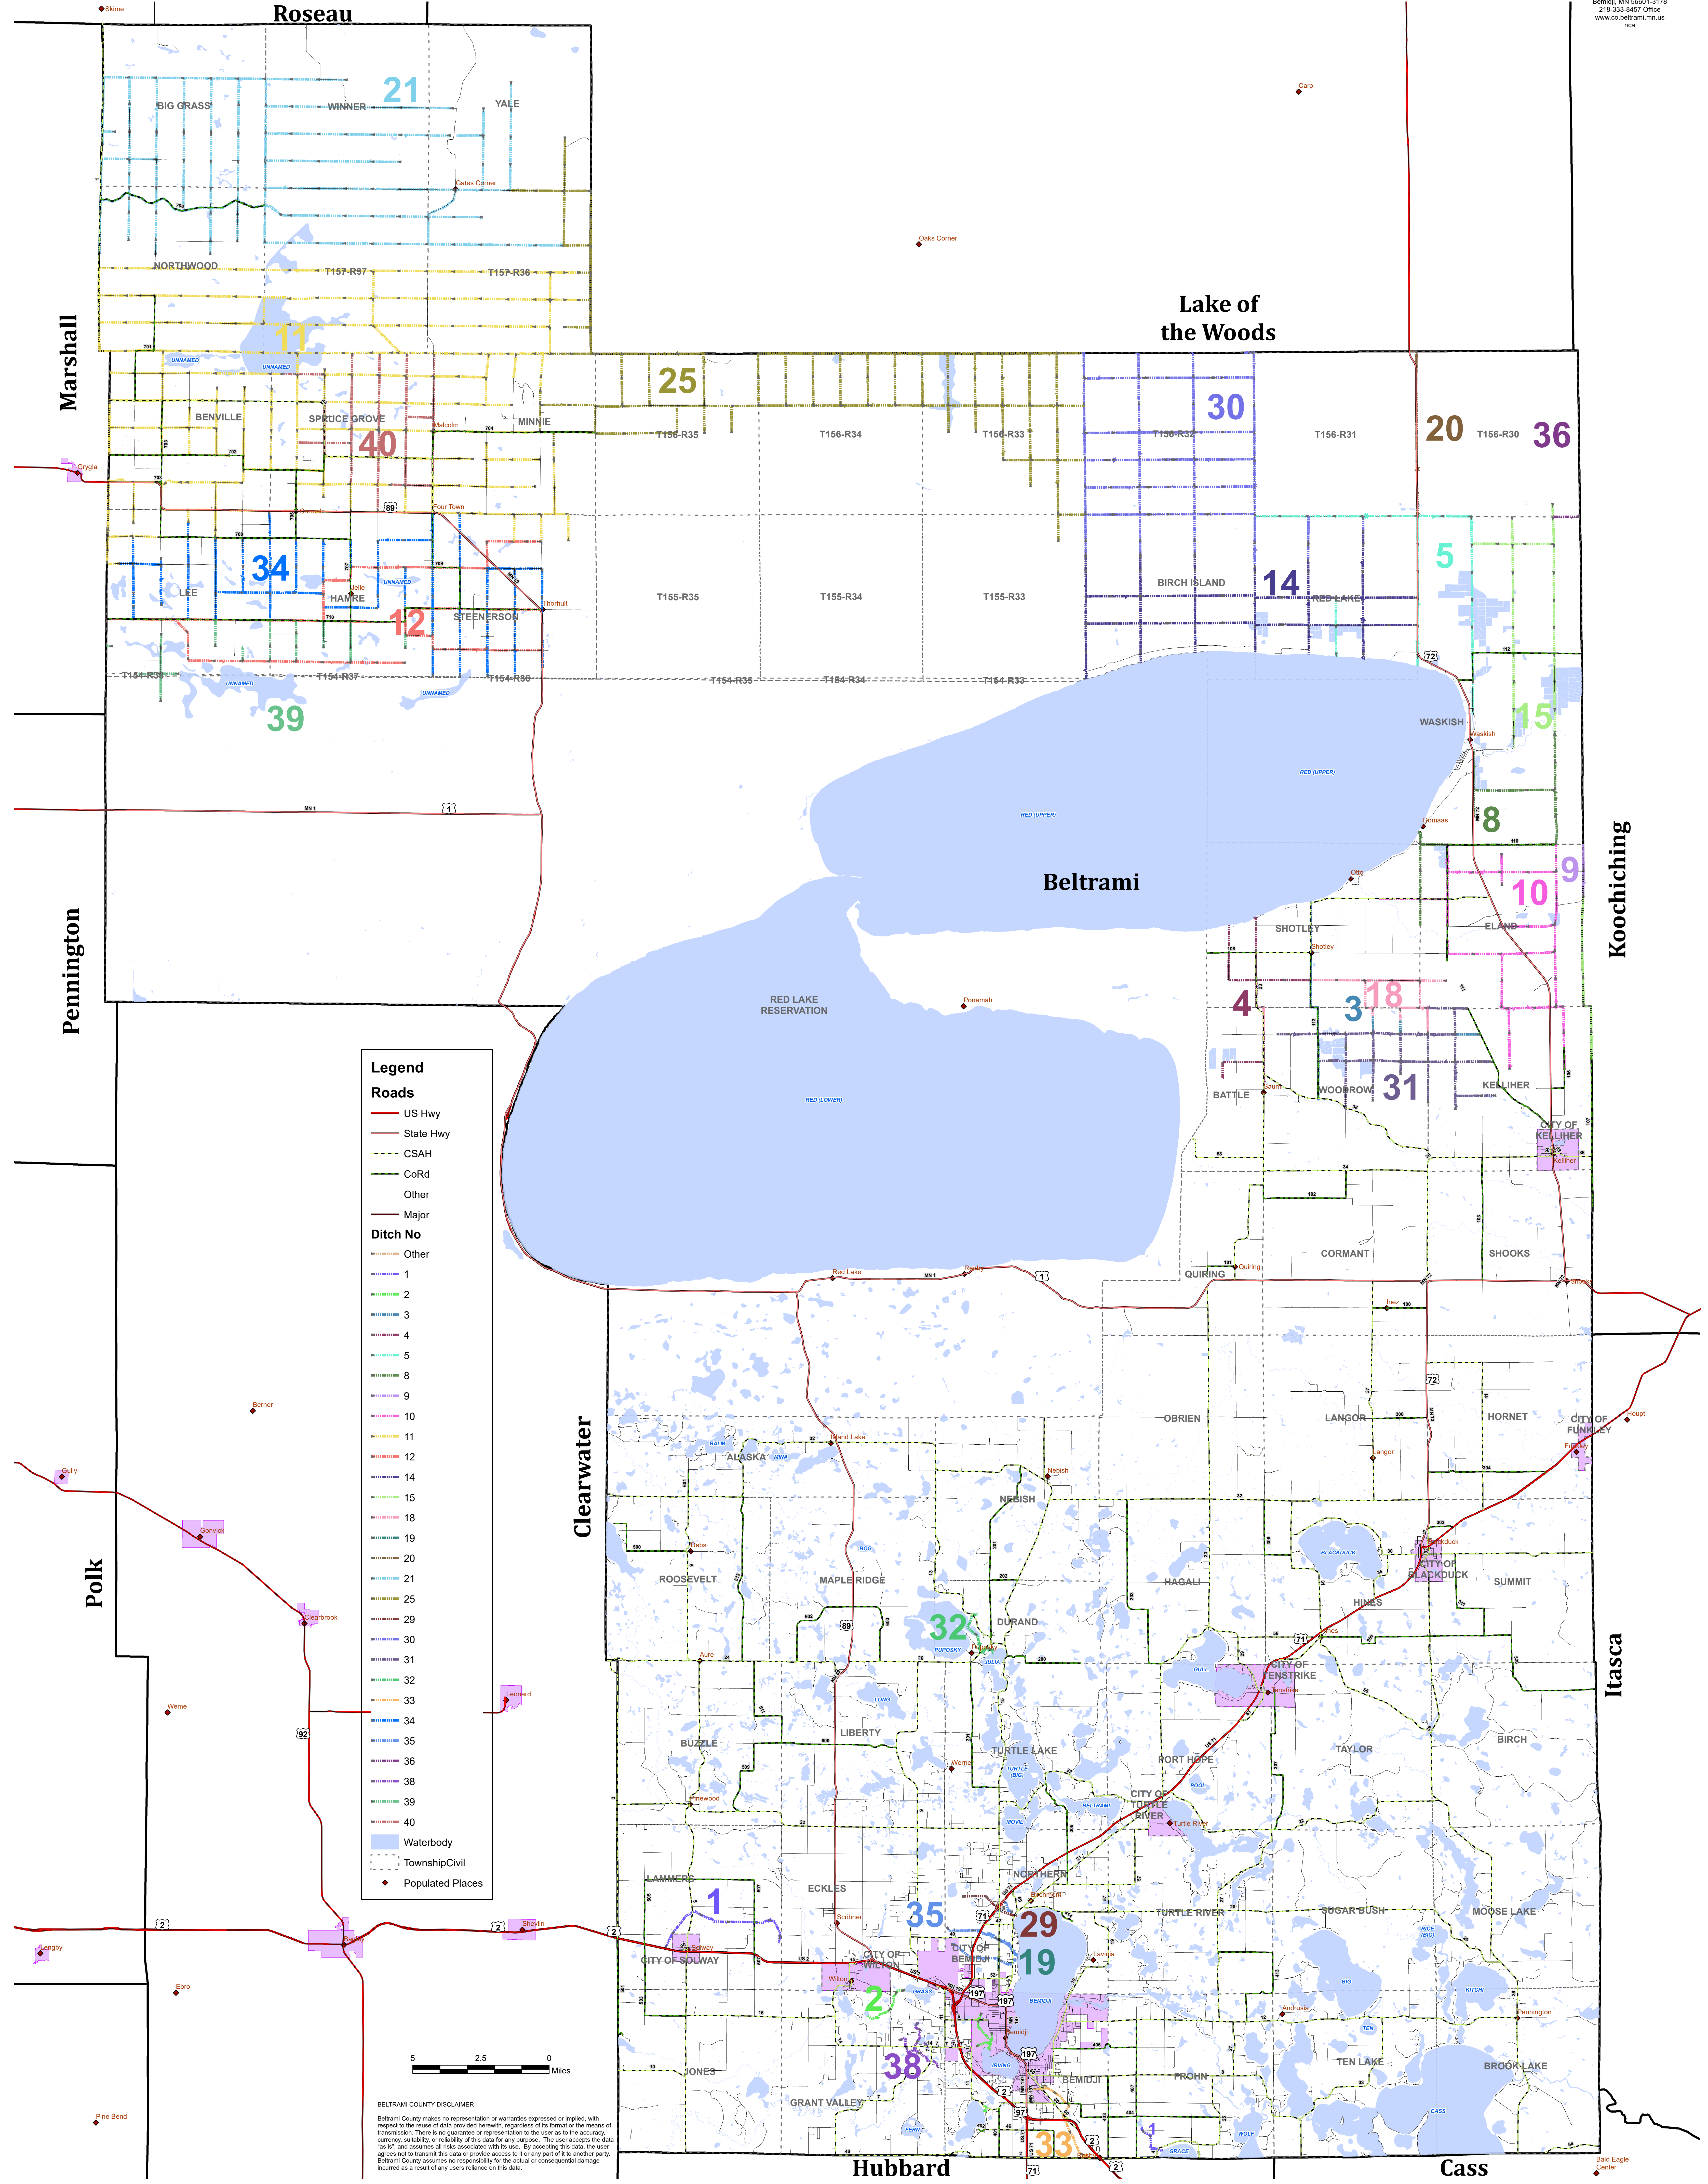

Public Ditch Map Beltrami County, Minnesota

Legend

Roads

- US Hwy
- State Hwy
- CSAH
- CoRd
- Other
- Major

Ditch No

- Other
- 1
- 2
- 3
- 4
- 5
- 8
- 9
- 10
- 11
- 12
- 14
- 15
- 18
- 19
- 20
- 21
- 25
- 29
- 30
- 31
- 32
- 33
- 34
- 35
- 36
- 38
- 39
- 40

Waterbody

Township/Civil

Populated Places