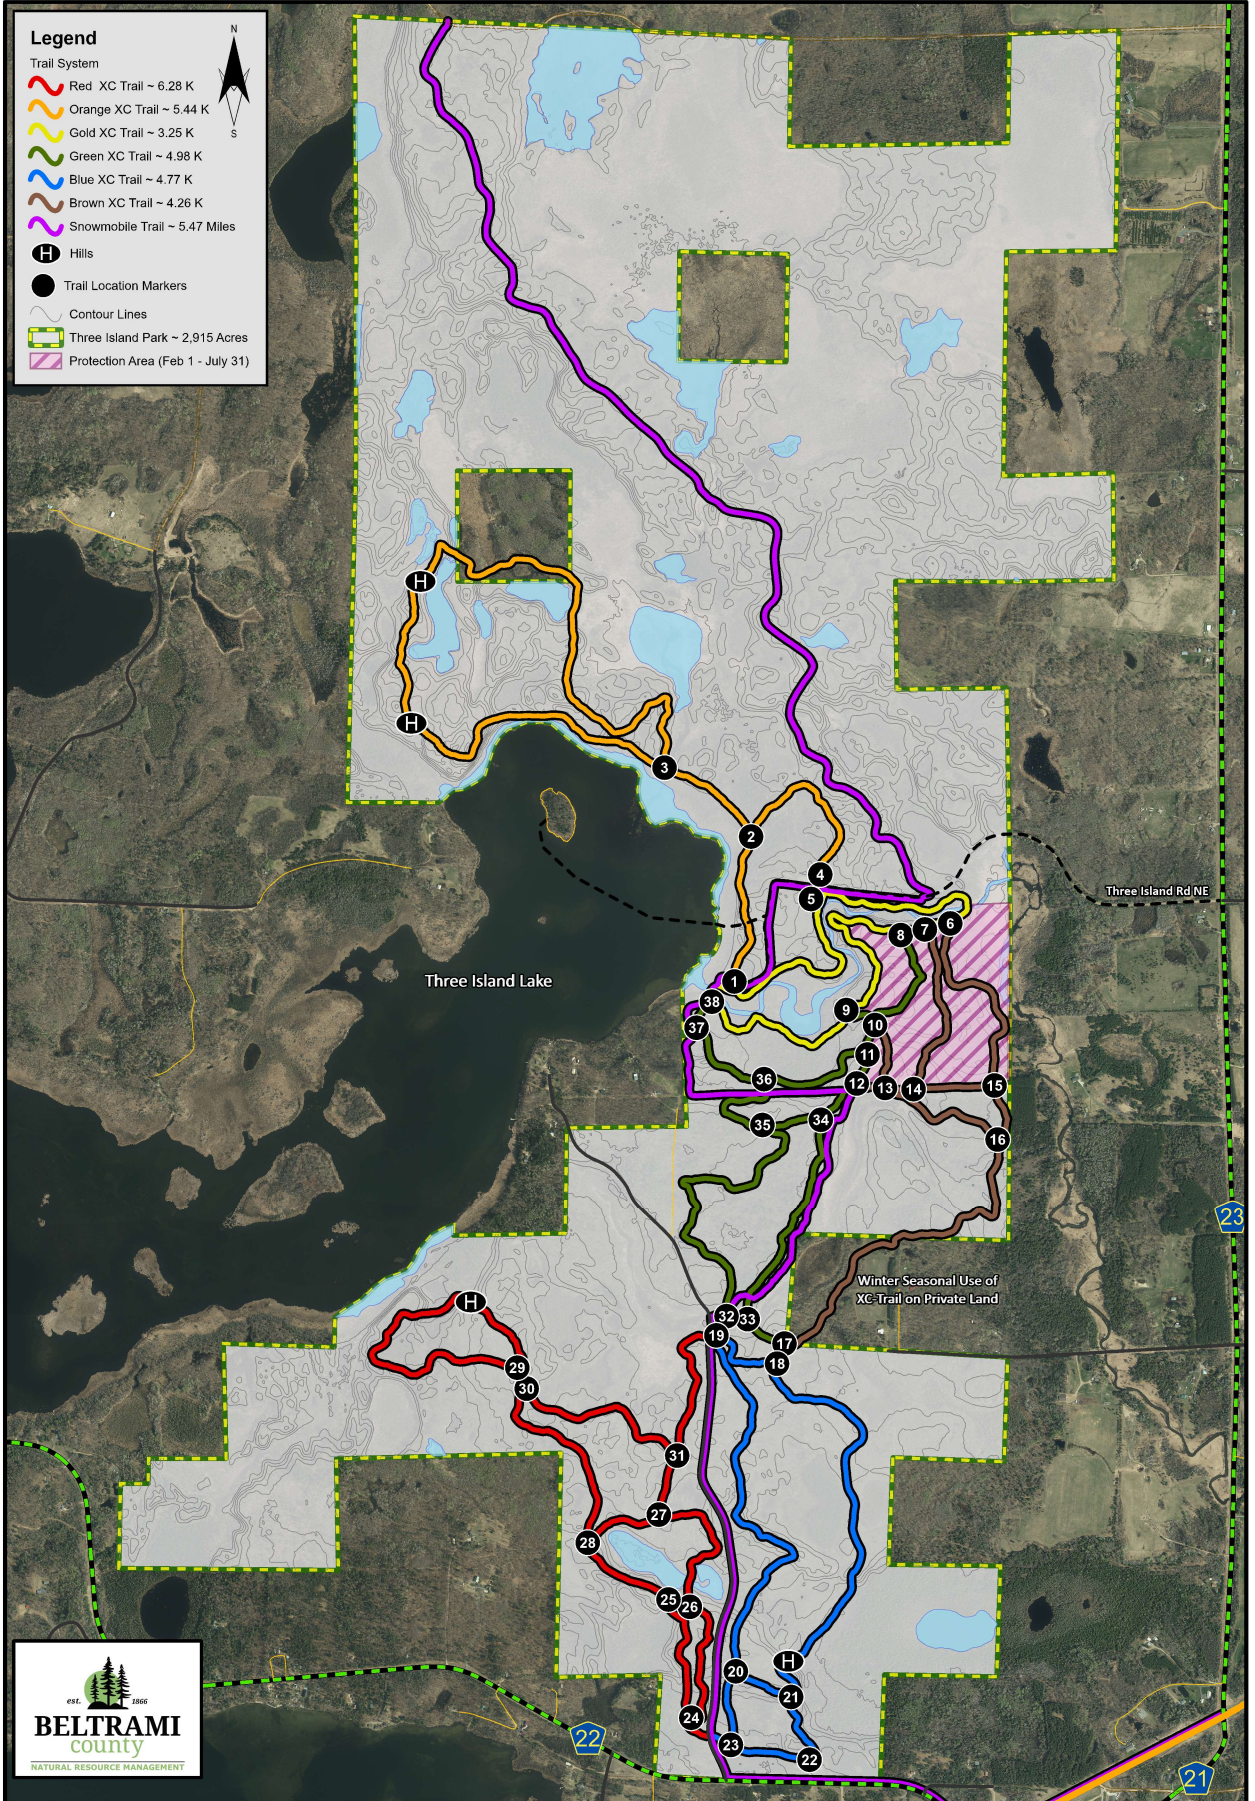

# Three Island Park - Cross Country Ski Trails

## Legend

- Trail System
- Red XC Trail ~ 6.28 K
  - Orange XC Trail ~ 5.44 K
  - Gold XC Trail ~ 3.25 K
  - Green XC Trail ~ 4.98 K
  - Blue XC Trail ~ 4.77 K
  - Brown XC Trail ~ 4.26 K
  - Snowmobile Trail ~ 5.47 Miles
  - H Hills
  - Trail Location Markers
  - Contour Lines
  - Three Island Park ~ 2,915 Acres
  - Protection Area (Feb 1 - July 31)

Three Island Lake

Three Island Rd NE

Winter Seasonal Use of XC-Trail on Private Land

Mapped: 10/2023

Total XC Trail Length: 28.97 Kilometers  
 Port Hope Township, T148N, R32W  
 Beltrami County, Minnesota