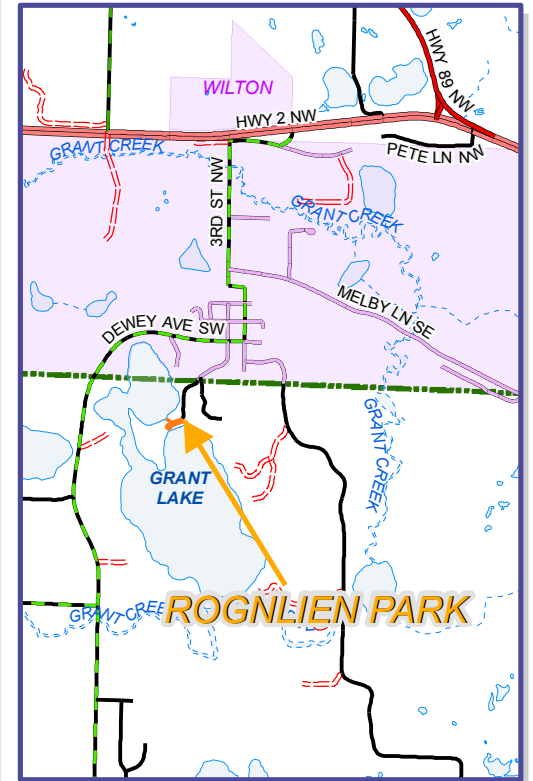

ROGNLIEN PARK DAY-USE FACILITY

T146N, R34W, Section 4
Grant Valley Township