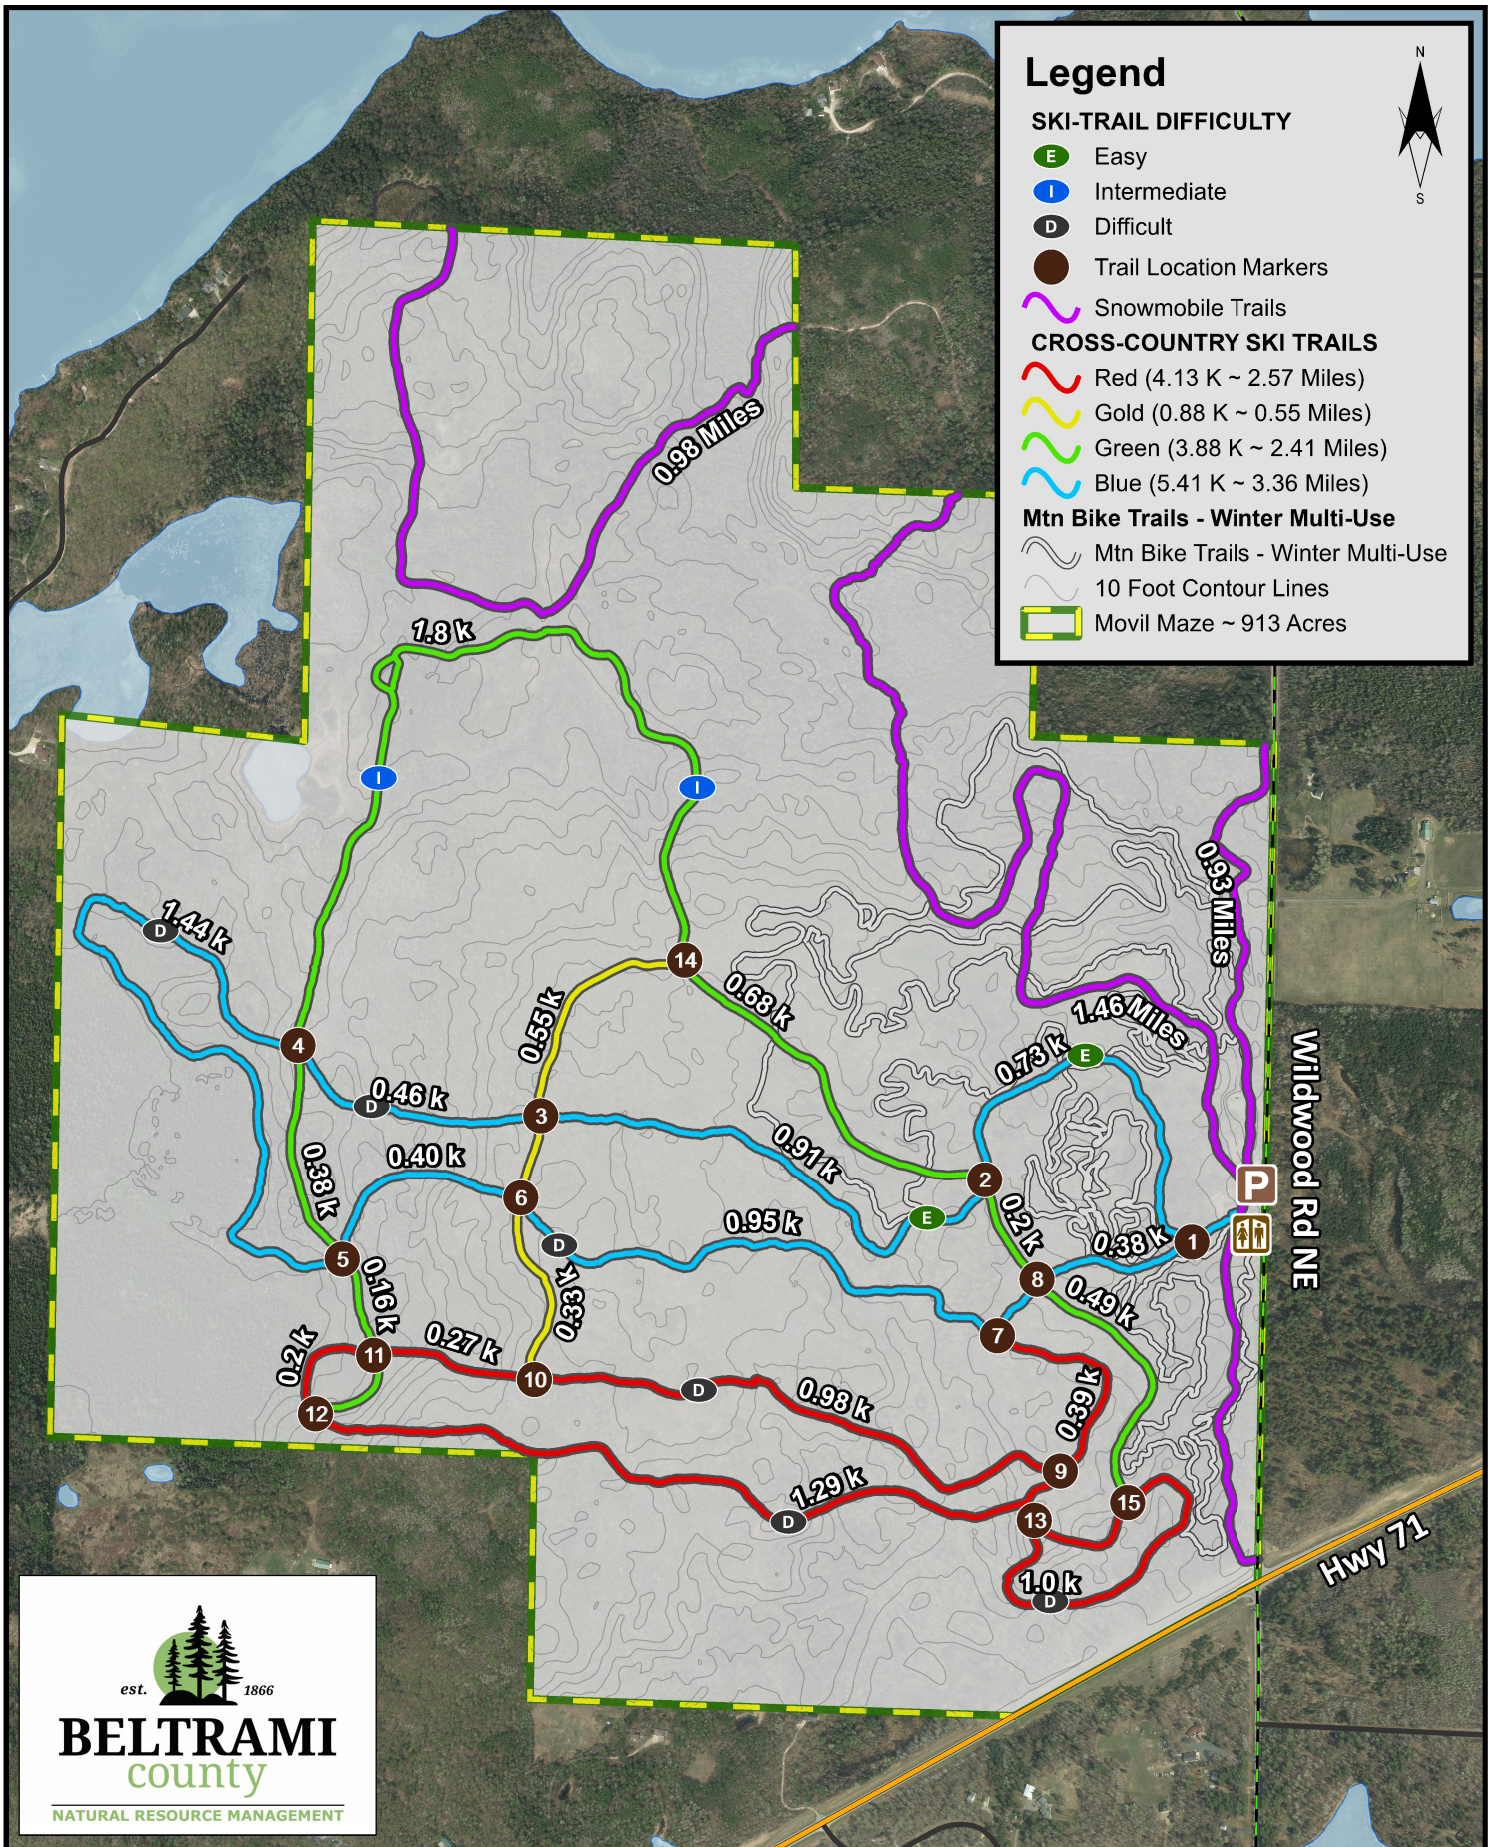

# Movil Maze Recreation Area - Cross Country Ski Trails

Mapped: 10/2023

Sections 34, 35, T148N, R33W  
Sections 2, 3, T147N, R33W