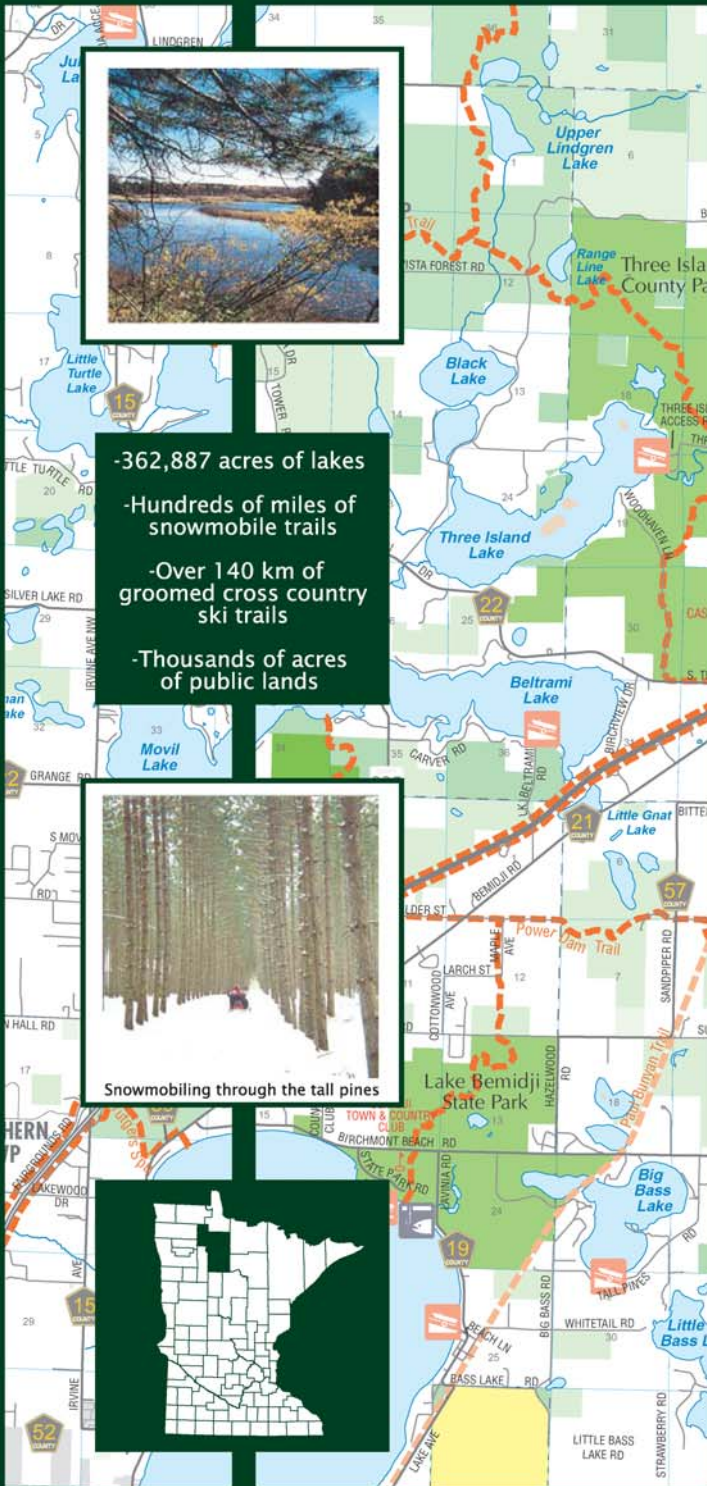

Beltrami County Minnesota

***Park &
Recreational
Maps***

\$4.00 Each

(tax included)

Available from NRM, GIS and
RETS Departments.

Park and Recreational Map