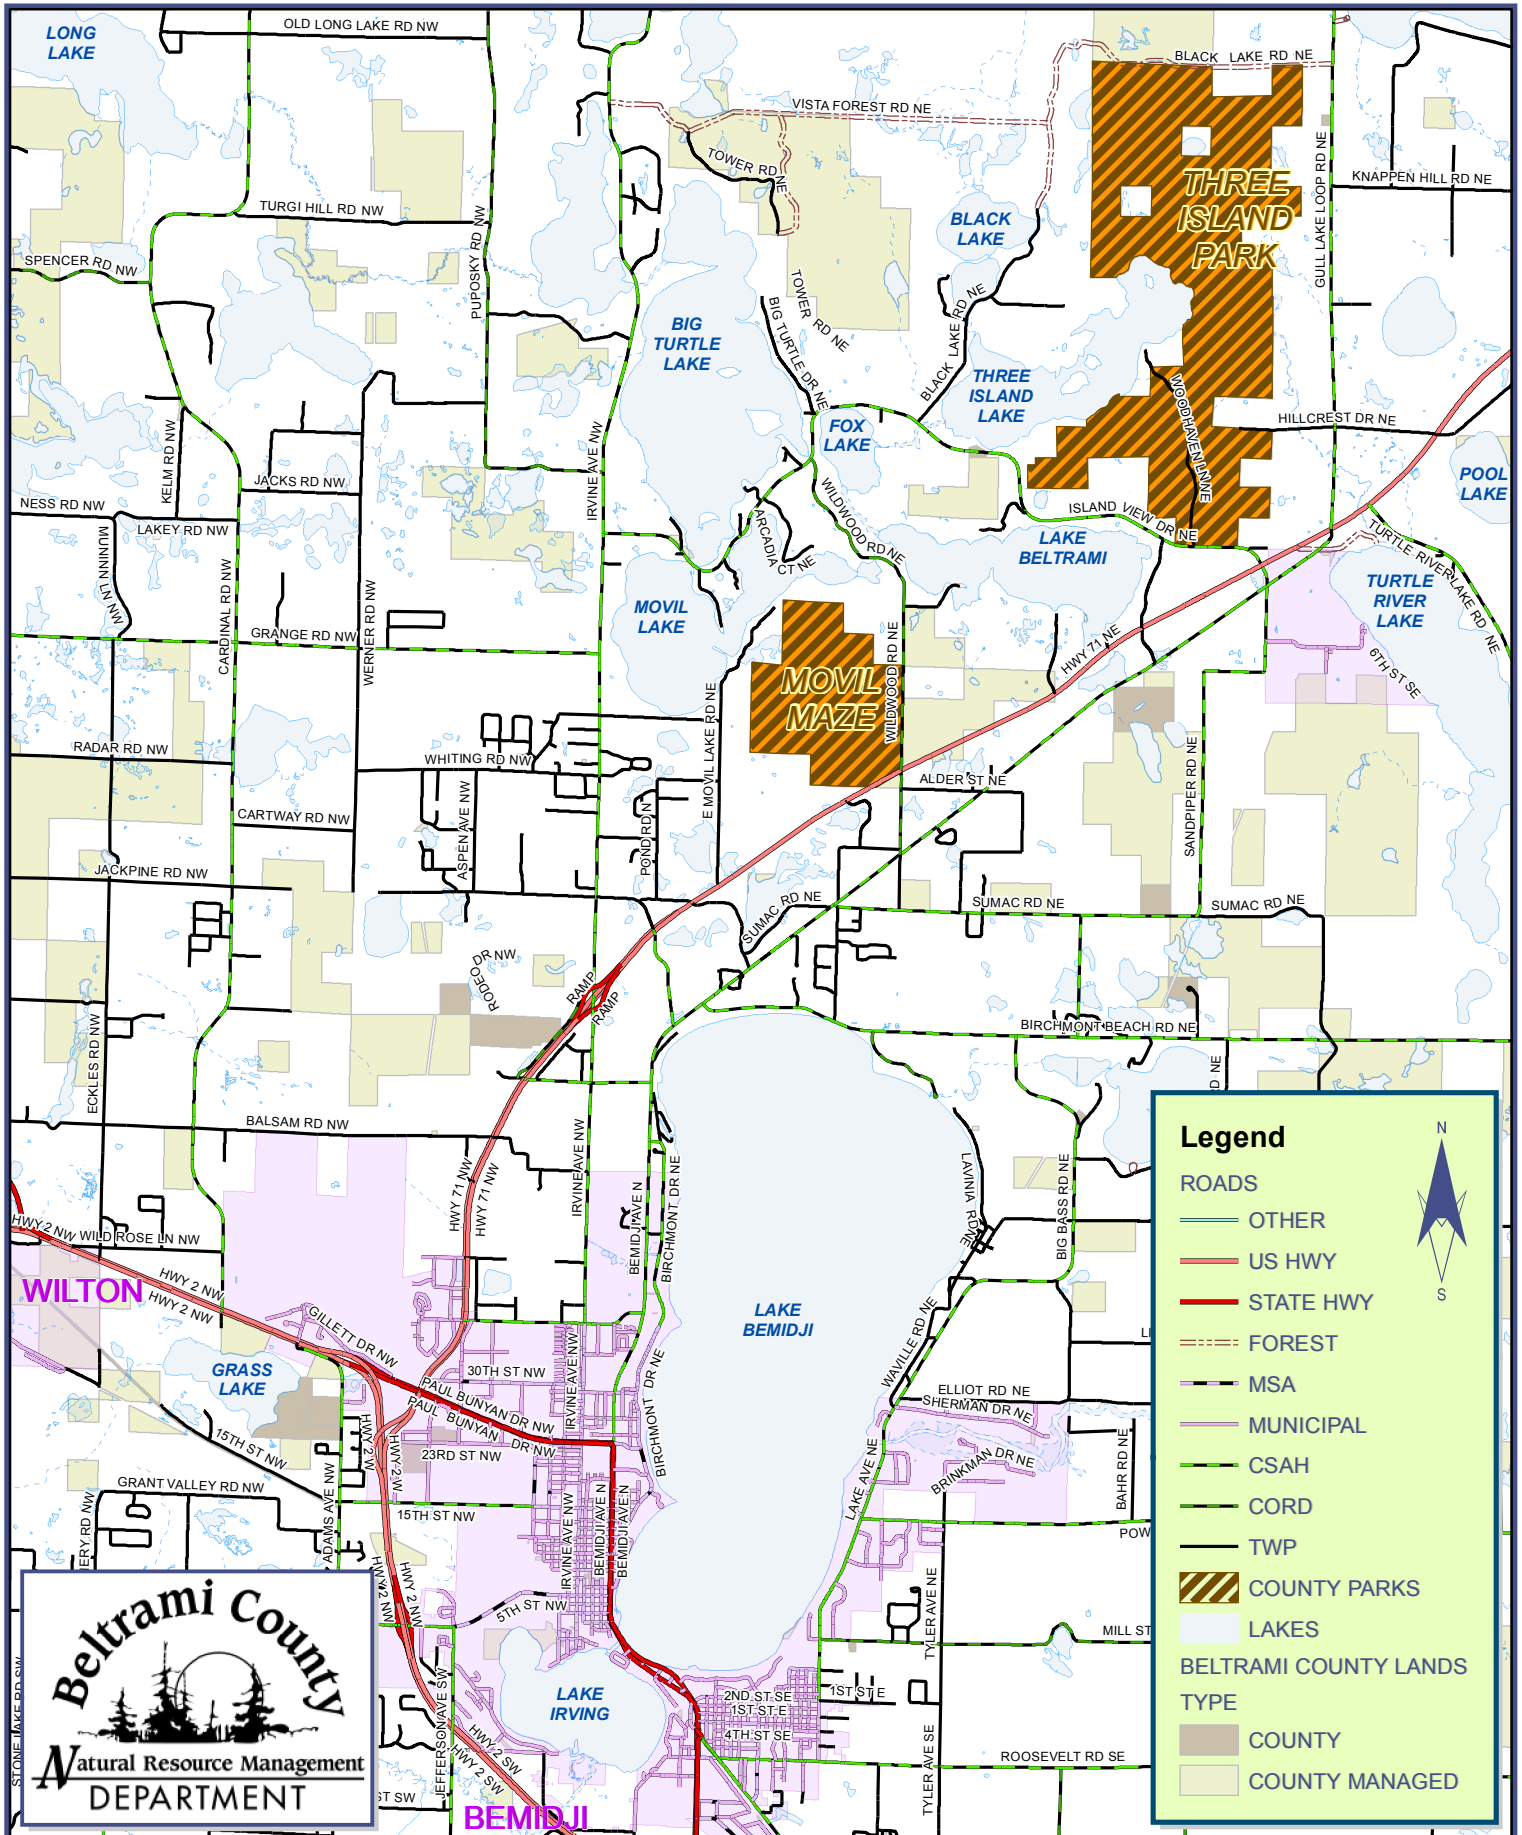

# MOVIL MAZE & THREE ISLAND PARK LOCATION MAP

Mapped By: Shawn Morgan, 06/27/2013

1:100,000

Bemidji Minnesota Area