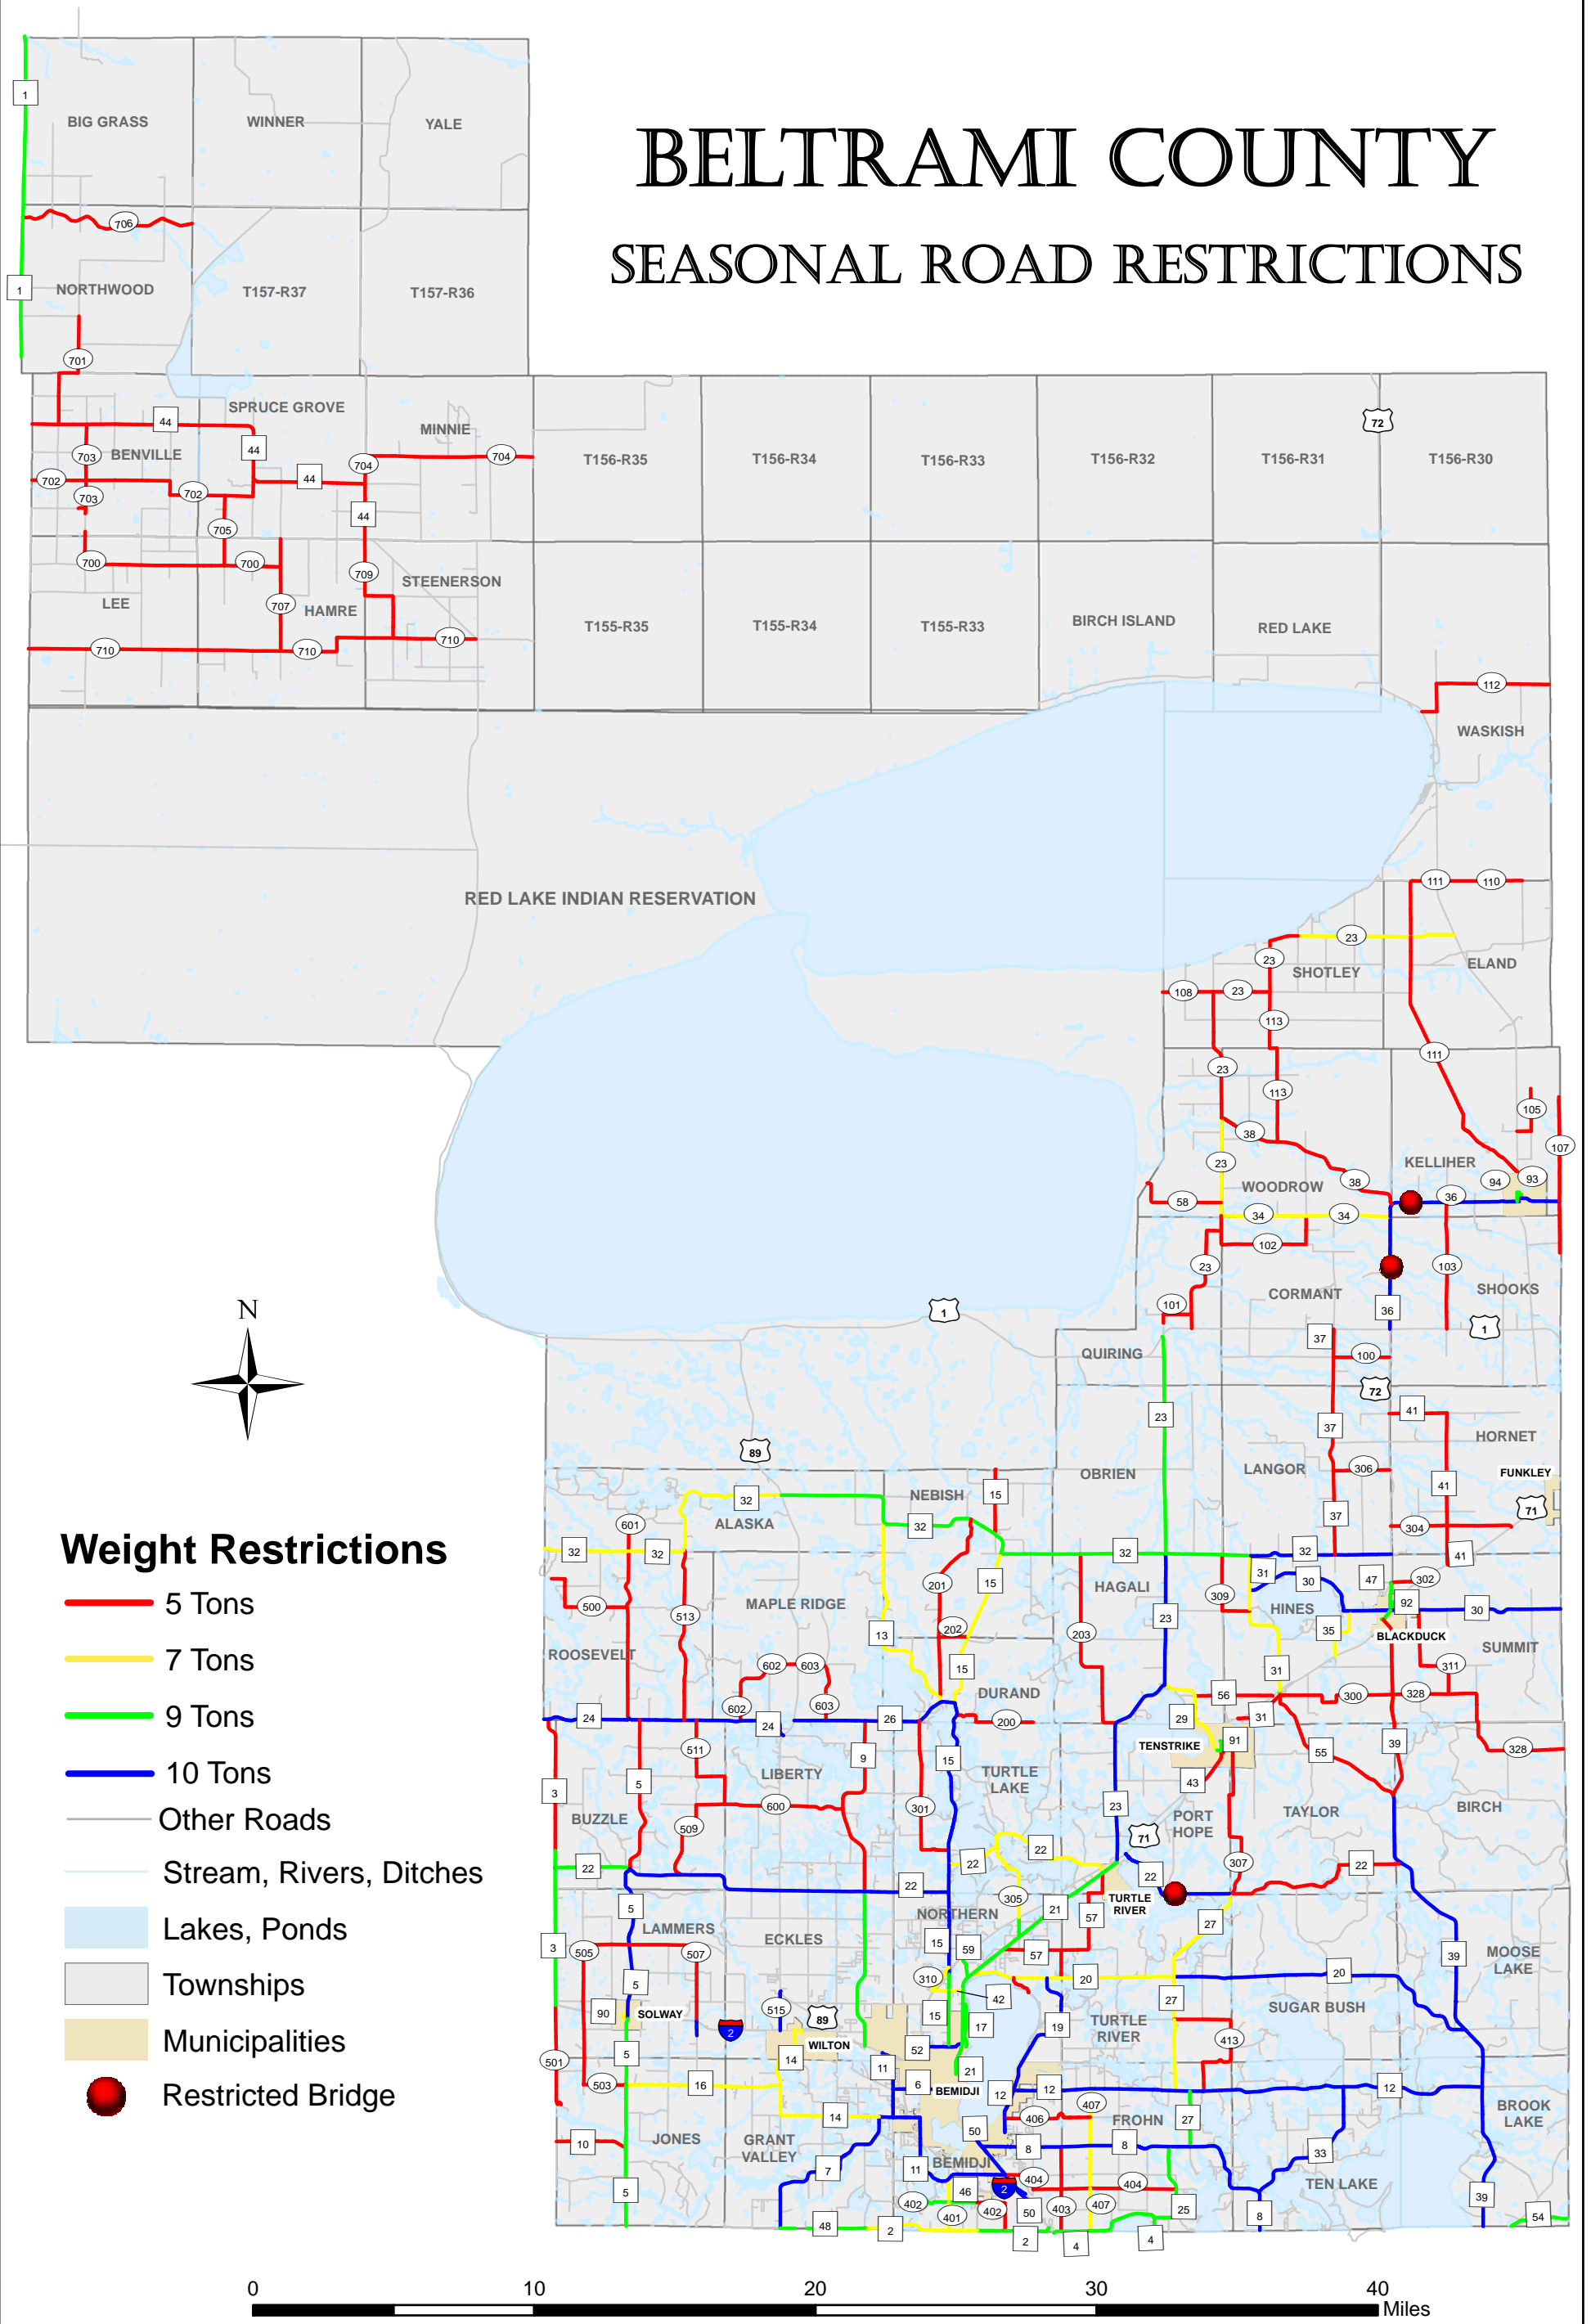

# BELTRAMI COUNTY

## SEASONAL ROAD RESTRICTIONS

### Weight Restrictions

- 5 Tons
- 7 Tons
- 9 Tons
- 10 Tons
- Other Roads
- Stream, Rivers, Ditches
- Lakes, Ponds
- Townships
- Municipalities
- Restricted Bridge