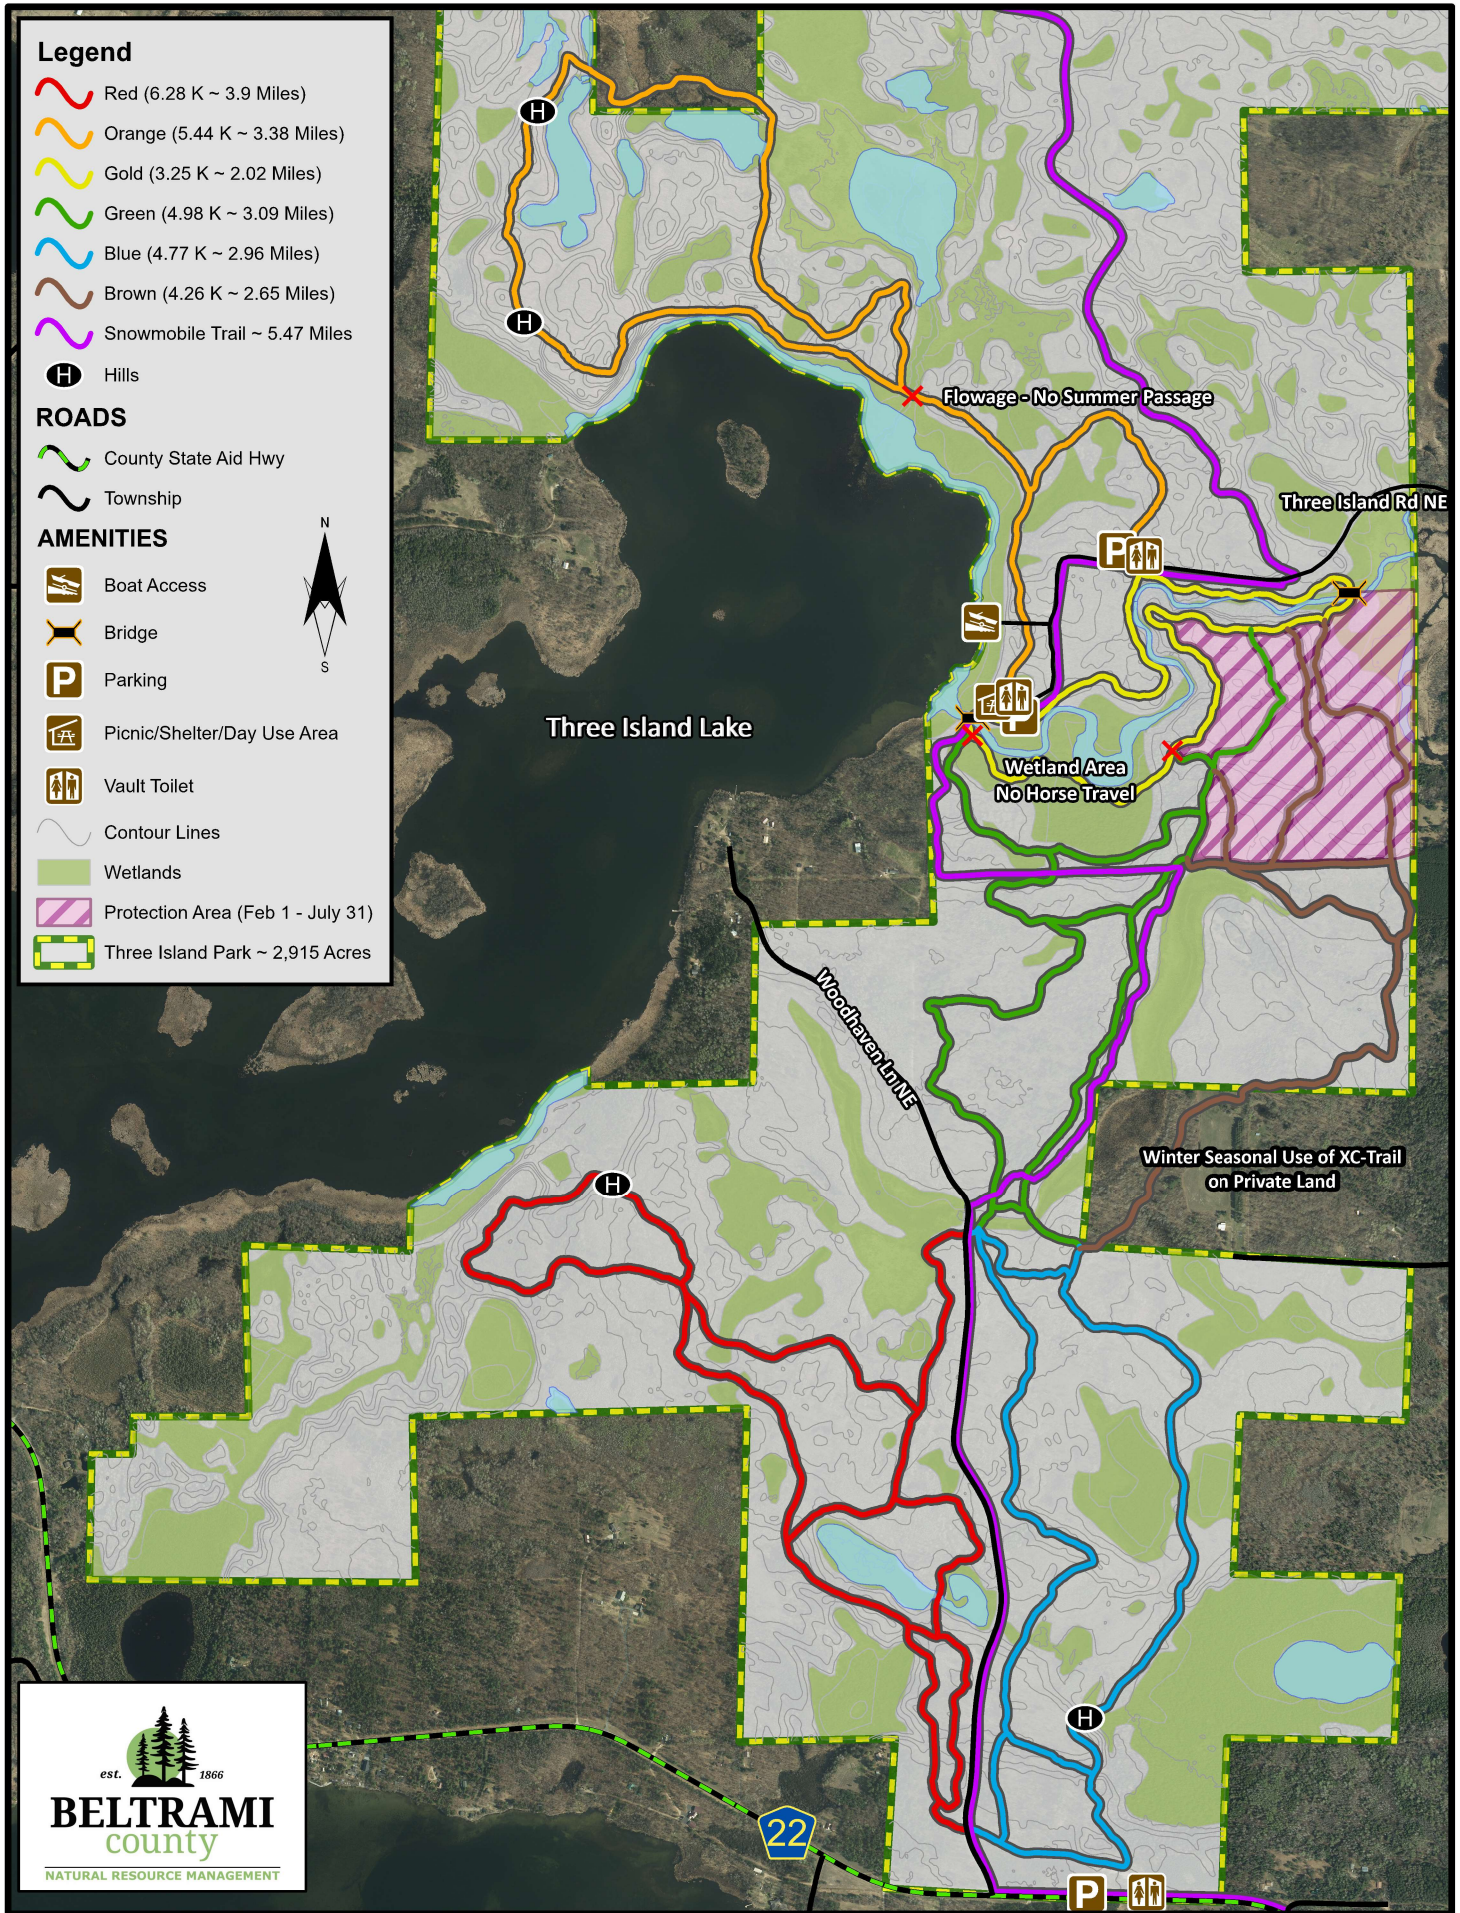

Three Island Park - Summer Trails

Mapped: 10/2023

Sections 7, 8, 17, 18, 19, 20, 29, 30, T148N, R32W
Section 25, T148N, R33W