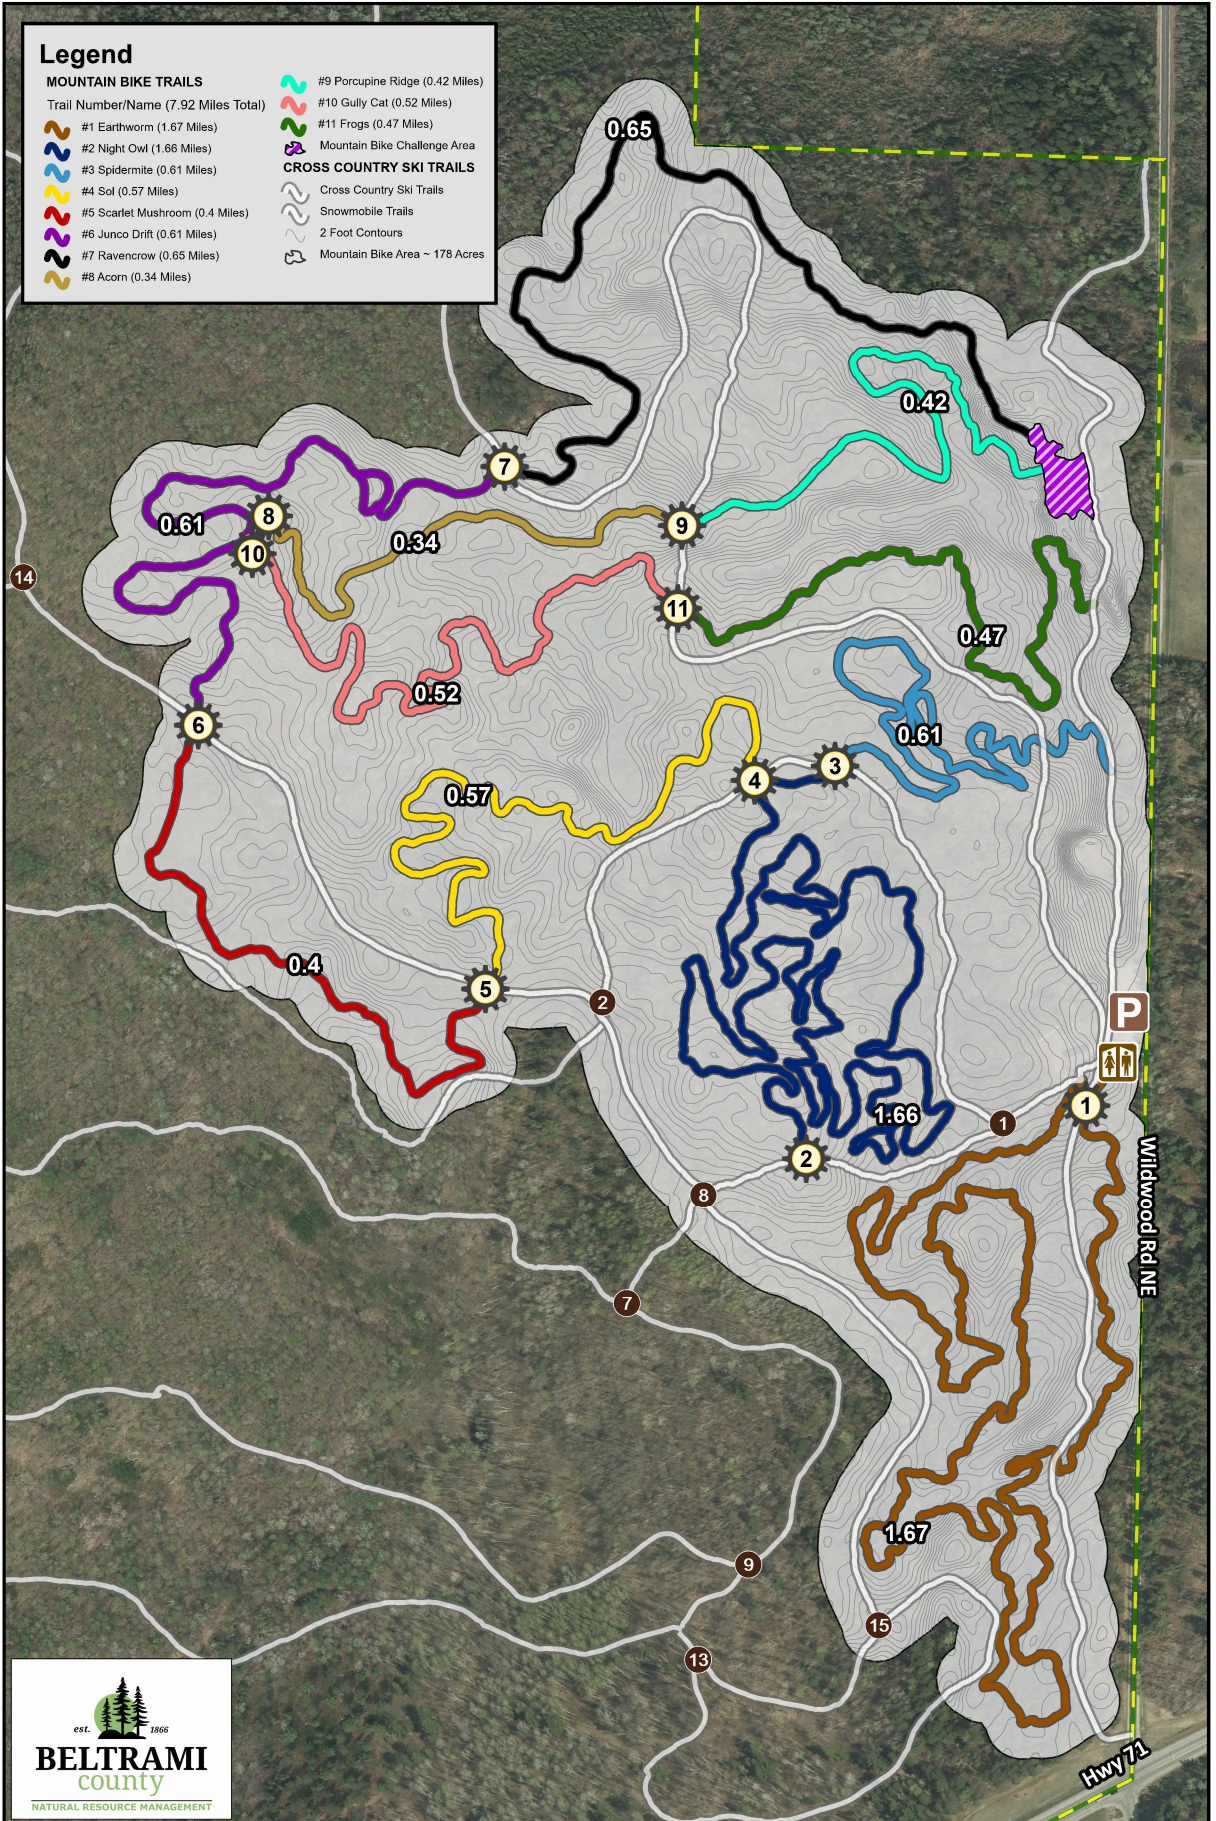

# Movil Maze Recreation Area - Mountain Bike Trails

Map Updated: 03/2023

Sections 34, 35, T148N, R33W  
 Sections 2, 3, T147N, R33W