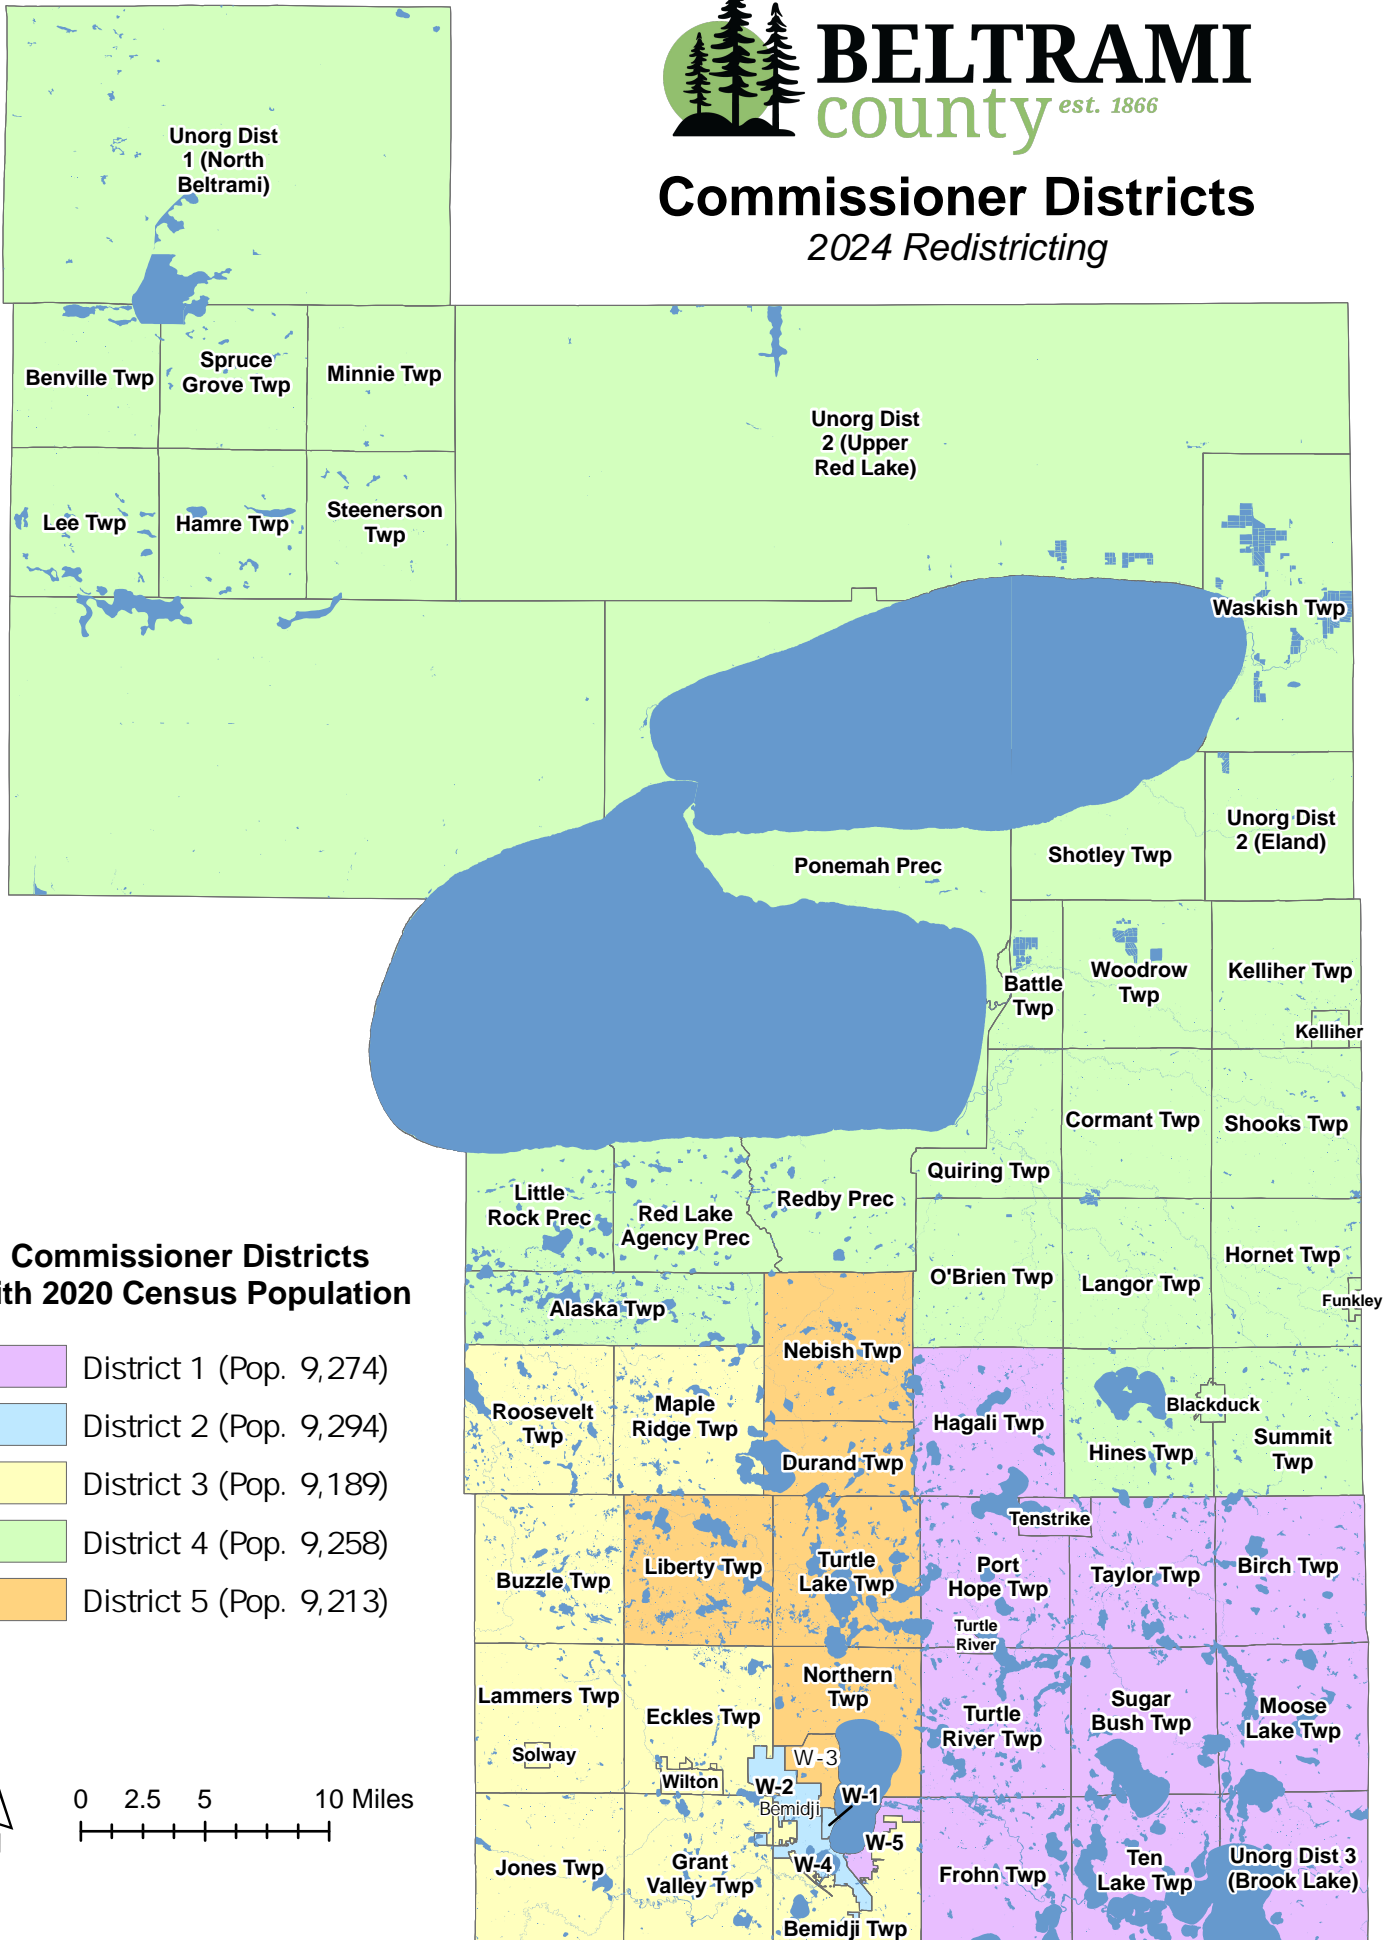

BELTRAMI
county *est. 1866*

Commissioner Districts

2024 Redistricting

Data sources: United States Census Bureau, Minnesota Legislative Coordinating Commission, Beltrami County, City of Bemidji